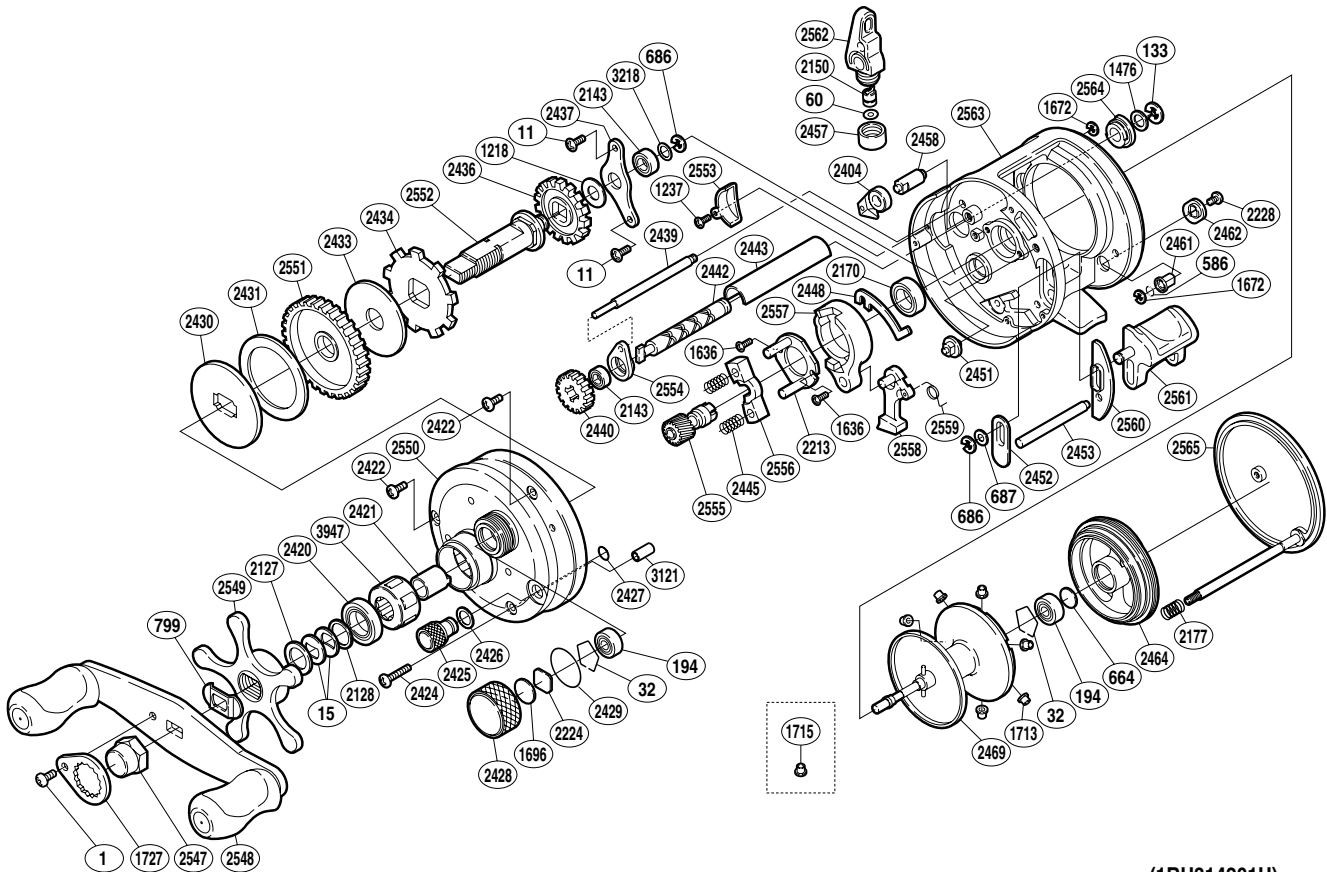

## CTE-201

(1RH314201U)

Part No.	Description	Part No.	Description	Part No.	Description
BNT0001	Handle Nut Plate Screw	BNT2228	Damper Guide Screw	BNT2461	Damper (A)
BNT0011	Drive Shaft Retainer Screw	BNT2404	Anti-Reverse Pawl	BNT2462	Damper Guide
BNT0015	Drag Spring Washer	BNT2420	Star Drag Bearing	BNT2464	Brake Case
BNT0032	Bearing Retainer	BNT2421	Roller Clutch Inner Tube	BNT2469	Spool Assembly
BNT0060	Spacer (optional)	BNT2422	Left Side Plate Screw (short)	BNT2547	Handle Nut
BNT0133	Worm Shaft Retainer	BNT2424	Left Side Plate Screw (long)	BNT2548	Handle Assembly
BNT0194	Ball Bearing	BNT2425	Side Plate Open Nut	BNT2549	Star Drag
BNT0586	Bolt Retainer	BNT2426	Open Nut Washer	BNT2550	Left Side Plate
BNT0664	Spacer (B)	BNT2427	"O" Ring	BNT2551	Drive Gear
BNT0686	"E" Lock	BNT2428	Cast Control Cap	BNT2552	Drive Shaft
BNT0687	Spacer	BNT2429	"O" Ring	BNT2553	Frame Shield
BNT0799	Friction Washer	BNT2430	Key Washer	BNT2554	Worm Bushing (A)
BNT1218	Idle Gear (A) Spacer	BNT2431	Drag Washer (C)	BNT2555	Pinion Gear
BNT1237	Shield Screw	BNT2433	Drag Washer (A)	BNT2556	Yoke
BNT1476	Worm Shaft Spacer	BNT2434	Anti-Reverse Ratchet	BNT2557	Clutch Cam
BNT1636	Clutch Cam Screw	BNT2436	Idle Gear (A)	BNT2558	Clutch Pawl
BNT1672	"E" Lock	BNT2437	Drive Shaft Retainer	BNT2559	Clutch Pawl Spring
BNT1696	Cast Control Spacer (B)	BNT2439	Level Wind Guide	BNT2560	Clutch Bar Guide (B)
BNT1713	Brake Collar (green)	BNT2440	Idle Gear (C)	BNT2561	Quick-Fire II Clutch Bar
BNT1727	Handle Nut Plate	BNT2442	Worm Shaft	BNT2562	Line Guide
BNT2127	Star Drag Spacer	BNT2443	Level Wind Guard	BNT2563	One-Piece Frame
BNT2128	Bearing Washer	BNT2445	Yoke Spring	BNT2564	Worm Bushing (B)
BNT2143	Ball Bearing	BNT2448	Clutch Plate	BNT2565	Right Side Plate
BNT2150	Line Guide Pawl	BNT2451	Set Pin	BNT3121	Side Plate Screw Collar
BNT2170	Ball Bearing	BNT2452	Clutch Bar Guide (A)	BNT3218	Drive Shaft Washer
BNT2177	Right Side Plate Spring	BNT2453	Clutch Bar Support	BNT3947	Roller Clutch Bearing
BNT2213	Clutch Cam Retainer	BNT2457	Pawl Cap		
BNT2224	Spool Tension Spacer (A)	BNT2458	Anti-Reverse Pawl Pin	BNT1715	Brake Collar (red)